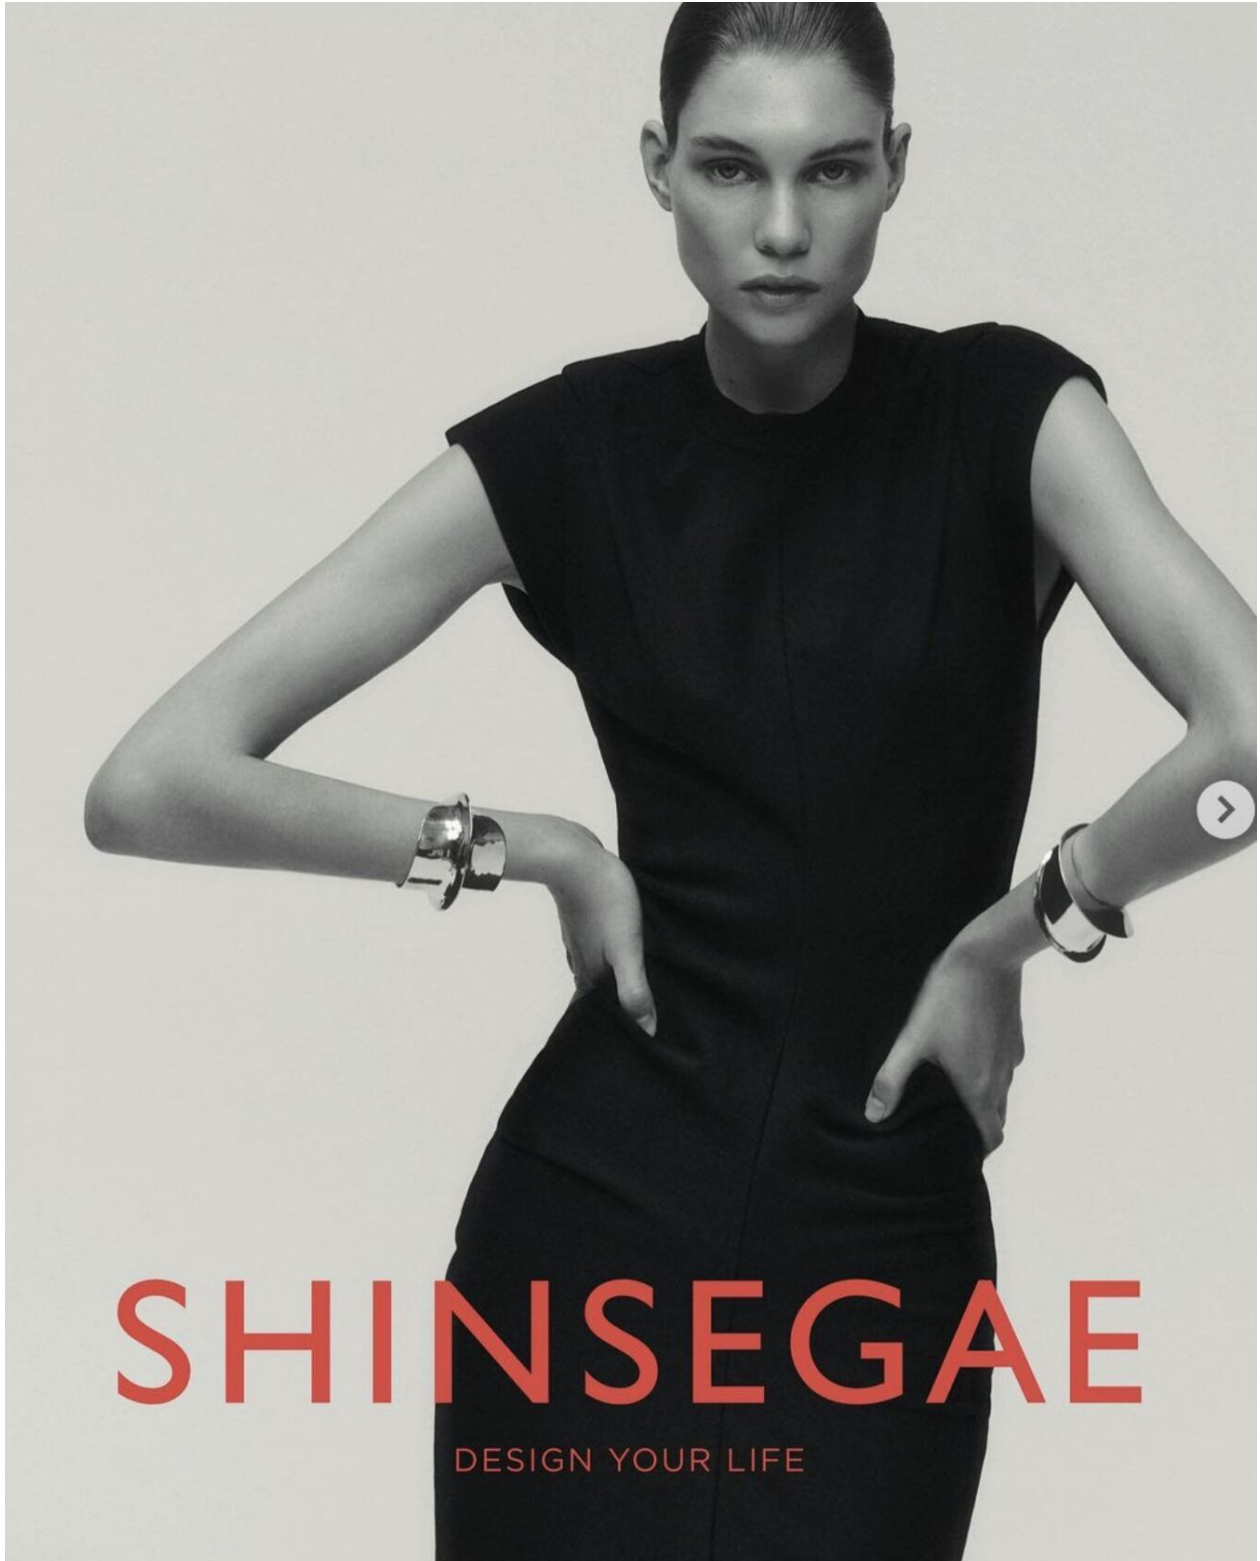

NATASHA SURKOVA

height 5'9.5 · bust 31.5" · waist 23.5" · hips 35" · dress 36 EU/6 US/8 UK
shoes size 38 EU/7 US/5 UK · hair blonde · eyes blue-grey