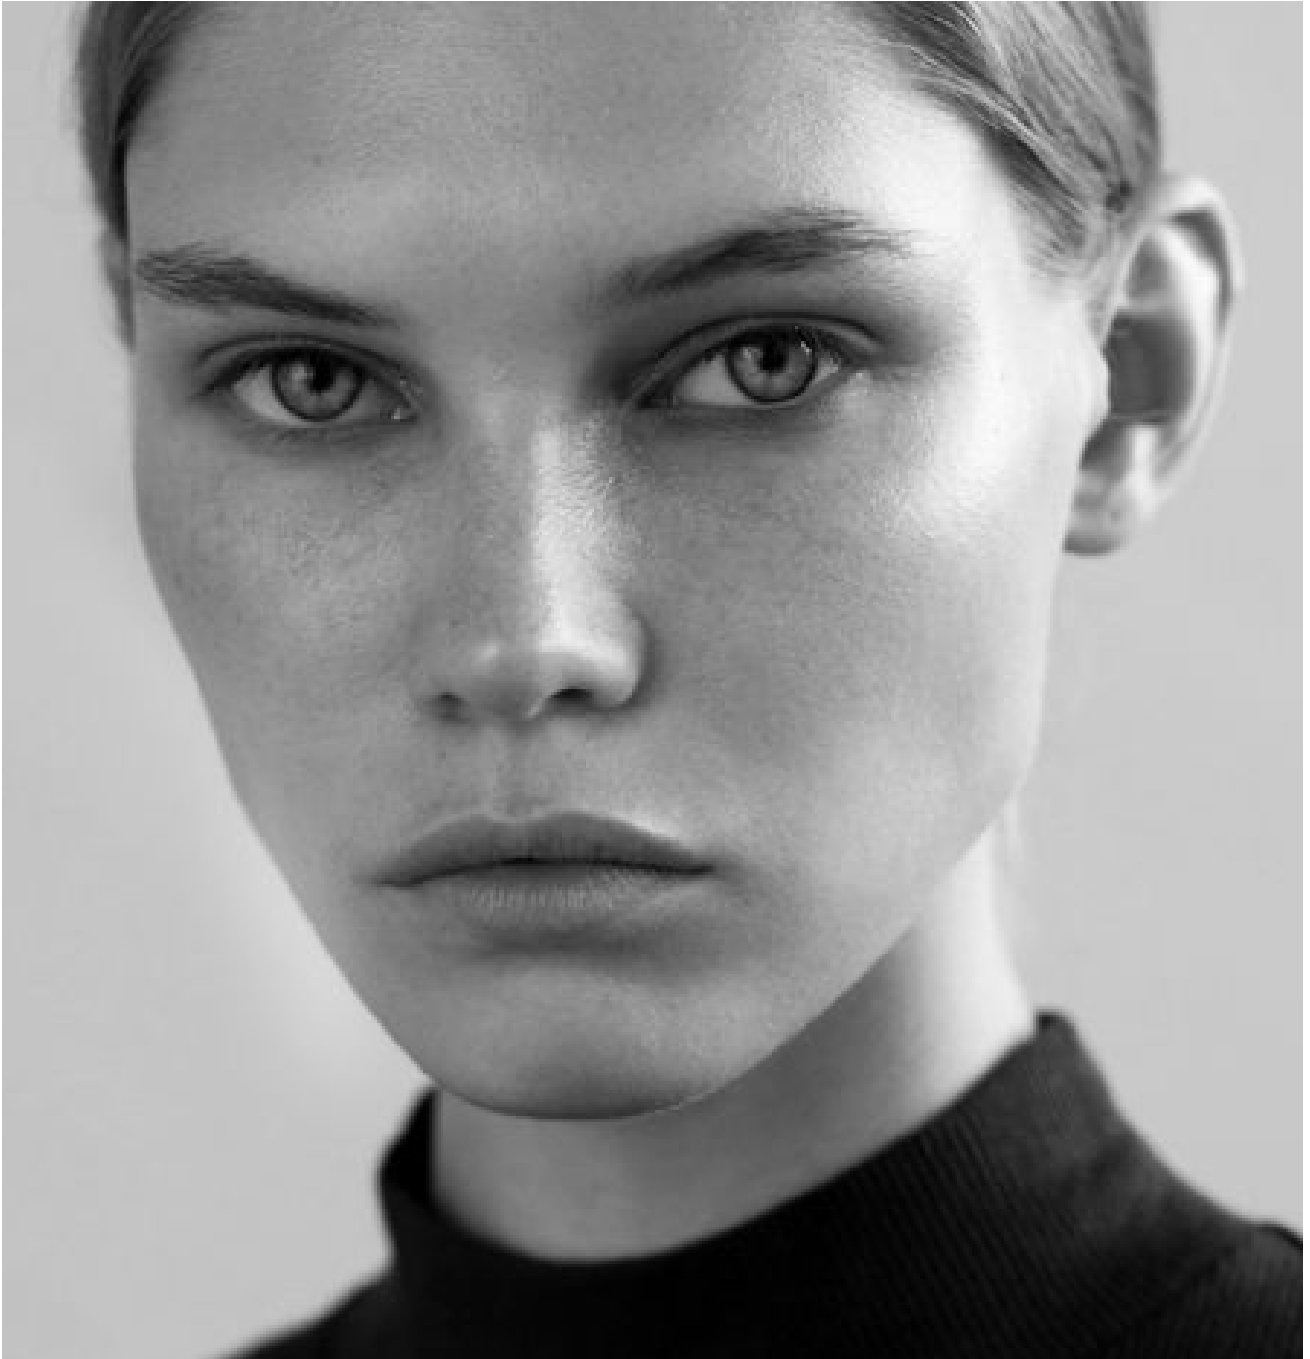

NATASHA SURKOVA

height 5'9.5 · bust 31.5" · waist 23.5" · hips 35" · dress 36 EU/6 US/8 UK
shoes size 38 EU/7 US/5 UK · hair blonde · eyes blue-grey